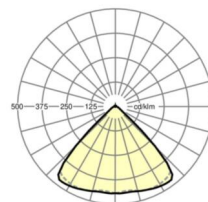

CHARACTERISTICS

Order number	19410004154
EAN number	4020863398614
Commodity code	94051190
Certification mark	IP 20, Protection class I, VDU 65°<3000, ENEC10 VDE, F, HACCP DIN10500/Food/IFS-application-related suitability/BRC, Indoor, CE
Impact resistance (IK rating)	IK03 (-20°C bis 45°C)
Ambient temperatur	ta -20°C to 45°C
Warranty period	5 years
State funding programs	BEG - Federal funding for efficient buildings (valid only for Germany)

ELECTRICAL ENGINEERING

Controller	Electronic driver (1 pcs.)
System output	26W
Mains voltage	230V/50Hz
Energy efficiency class/light source	D

LIGHTING TECHNOLOGY

Placement	LED, Colour rendering/Light colour CRI ≥ 80 / 6500K
Colour tolerance (MacAdam)	3SDCM
Photobiological safety (Luminaire)	RG1
Nominal luminous flux	4227lm
LED service life	50000h L80/B10 (Tq 45°C)
Luminaire luminous efficiency	164lm/W
Beam angle	95° (C0) / 95° (C90)
UGR lat./long.	18.7 / 19.2

MECHANICS

Housing colour	black RAL 9005
Dimensions (LxWxH/DxH)	1531mm x 55mm x 33mm
Weight (net)	1.9kg
Type of installation	Mounting rail system installation, Light structure

Dimensions

L	1531 mm	Length
B	55 mm	Width
H	33 mm	Height

DEEP-LINK

<https://www.regiolux.de/en/article/19410004154>